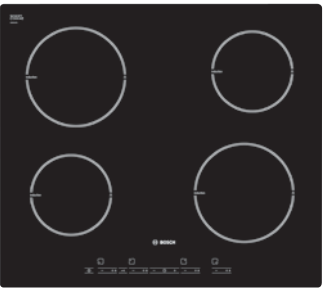

Induction hob H5.3 x W59 x D52cm 5yr PARTS 1yr LABOUR

- Touch controls
- Booster zone

CIA641CS Black glass 5016108800171 €600

BOSCH