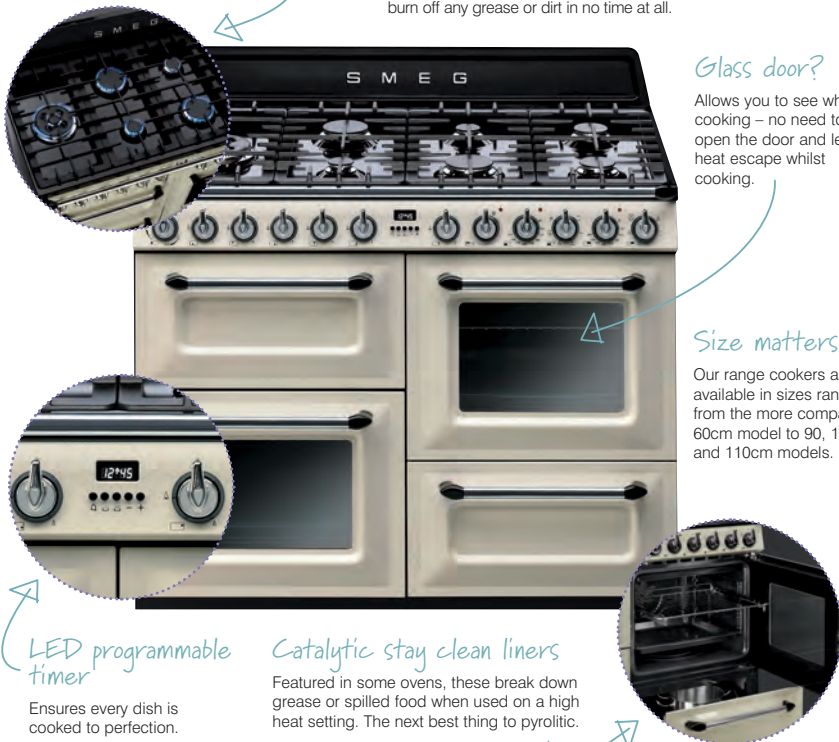

KEY
FEATURES
TO LOOK
FOR IN

dual fuel range cookers

A passion for cooking deserves an outstanding cooker. Our choices ensure that style and elegance go hand in hand with extreme versatility.

Fuel options

A dual fuel range cooker gives you the benefit of cooking with an electric oven but with the responsiveness of a gas hob.

Self-cleaning ovens!

Some of our ovens are **pyrolytic** and use the ultimate in self-cleaning technology. Protected by an automatic locking, quadruple-glazed door, the oven heats up inside to 500°C to burn off any grease or dirt in no time at all.

Glass door?

Allows you to see what's cooking – no need to open the door and let heat escape whilst cooking.

Size matters!

Our range cookers are available in sizes ranging from the more compact 60cm model to 90, 100 and 110cm models.

Catalytic stay clean liners

Featured in some ovens, these break down grease or spilled food when used on a high heat setting. The next best thing to pyrolytic.

LED programmable timer

Ensures every dish is cooked to perfection.