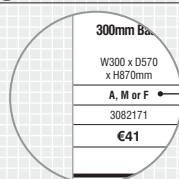

How to select your kitchen

Step 1 Pick your cabinets, drawer boxes and appliance housing

Step 2 Pick your open cabinets and end panels

Step 3 Pick your doors, drawer fronts, fixed frame doors, colour matched accessories and hinges

Each door and drawer front is labelled alphabetically to help you work out which you will need