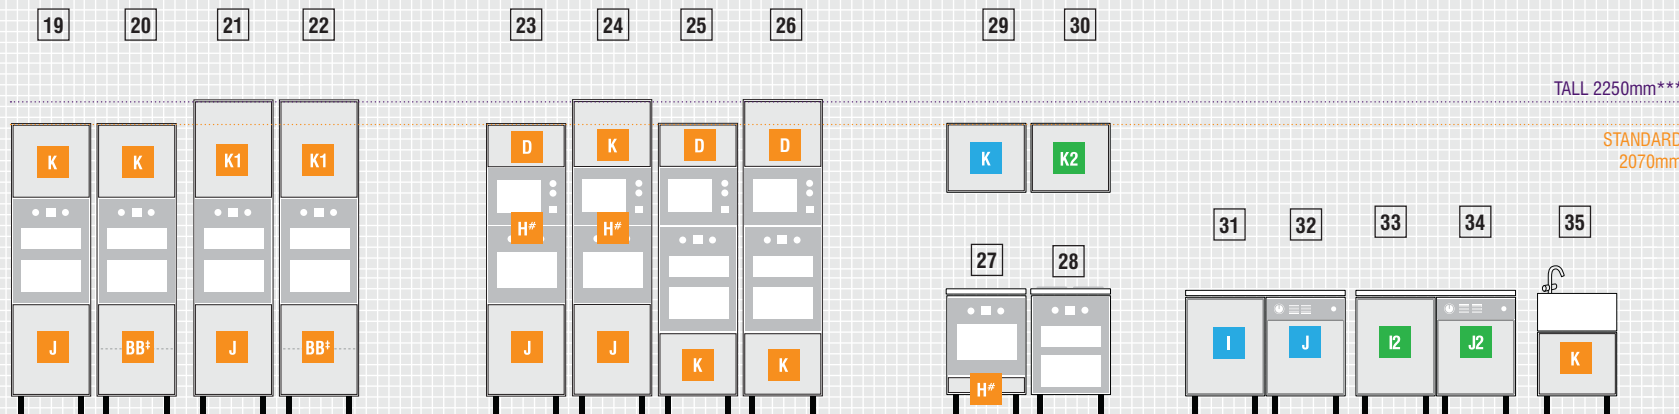

Double oven units

Oven and microwave units

For built-under cabinets and integrated appliances

For double oven housing units

- **19** For a standard height 600mm wide double oven housing unit you need door pack K and door pack J.
- **20** Cooke & Lewis only – for a standard height 600mm wide double oven housing with pan drawers you need door pack K and door pack BB[†].
- **21** For a tall height 600mm wide double oven housing unit you need door pack K1 and door pack J.
- **22** For a tall height 600mm wide double oven housing unit you need door pack K1 and door pack BB[†] for a drawer cabinet.

For single oven and microwave housing units

- **23** For a standard height 600mm wide single oven and microwave housing unit you need door pack D and door pack J. (Don't forget that in Cooke & Lewis you can substitute pack J with pack BB to create a 2 drawer cabinet if preferred).
- **24** For a tall height 600mm wide single oven and microwave housing unit you need door pack K and door pack J. (Don't forget that in Cooke & Lewis you can substitute pack J with pack BB to create a 2 drawer cabinet if preferred).

For double oven and microwave housing units

- **25** For a standard height 600mm wide built-under double oven and microwave housing unit you need to select your door packs based on the size of the microwave being used. This example (shown above) uses a 450mm height microwave with door pack D and door pack K.
- **26** For a tall height 600mm wide built-under double oven and microwave housing unit you need to select your door packs based on the size of the microwave being used. This example (shown above) uses a 450mm height microwave with 2 x door pack K.

For built-under cabinets

- **27** For a 600mm wide built-under single oven you may need door pack H[#] to accommodate variations in the height of your appliance.
- **28** No doors are required for a 600mm wide built-under double oven.
- **29** For a 600mm wide extractor hood unit with **non-framed** doors you need door pack K.
- **30** For a 600mm wide extractor hood unit with **framed** doors you need door pack K2.

For integrated appliances (including fridges, freezers, washing machines and tumble dryers)

- **31** For a 600mm wide integrated dishwasher cabinet in **non-framed** kitchens you need door pack I.
- **32** For a 600mm wide semi-integrated dishwasher in **non-framed** kitchens you need door pack J.
- **33** For a 600mm wide integrated dishwasher cabinet in **framed** kitchens you need door pack I2.
- **34** For a 600mm wide semi-integrated dishwasher in **framed** kitchens you need door pack J2.

For Belfast sinks

- **35** For a 600mm wide Belfast sink unit you need door pack K.

‡ Please note there are different options of drawer boxes for drawer packs Y and BB this is dependent on your chosen kitchen style.

Door packs to be selected based on the size of the appliances being used. Pack H oven filler panel can be cut to size to accommodate various appliance heights. When placing one appliance above another you may wish to use filler panel H in between.

*** Tall sizes are only available for the Cooke & Lewis ranges.