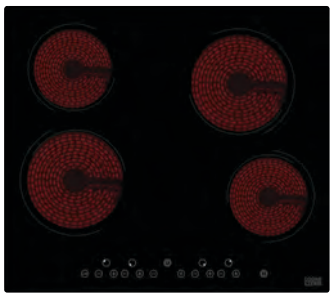

32 AMP 19 4 9

Ceramic hob
H5.5 x W59 x D52cm

2yr PARTS 2yr LABOUR

1. Touch control operation
   - Independent fast-start power zones
   - Timer and heat indicator
2. Certain sauce pans are not compatible, please check

CLEC1BK-C Black glass 5052931055647 €311

Indesit **EXCLUSIVE to B&Q**