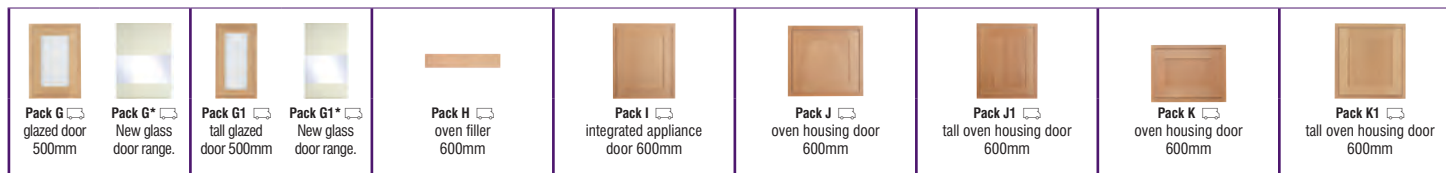

NF Non-framed	W497 x H715mm	W497 x H895mm	W597 x H115mm	W597 x H715mm	W597 x H557mm	W597 x H737mm	W597 x H453mm	W597 x H633mm
High Gloss walnut	- -	3878996 €108 €100*	3879009 €41.80 €36.30*	3695722 €79.50 €72.50*	- -	- -	- -	- -
High gloss white	3676608 €97.75 €89.25* 5397007041118 €97.75** €89.25*	3676929 €108 €100* 5397007041132 €108* €100*	3676615 €41.80 €36.30*	3676707 €79.50 €72.50*	3676714 €69.75 €64.00*	3676943 €76.75 €71.00*	3676721 €65.50 €60.00*	3676950 €58.50 €54.25*
High gloss cream	3675991 €97.75 €89.25* 5397007041231 €97.75** €89.25*	3676240 €108 €100* 5397007041255 €108* €100*	3676004 €41.80 €36.30*	3676011 €79.50 €72.50*	3676028 €69.75 €64.00*	3676264 €76.75 €71.00*	3676035 €65.50 €60.00*	3676271 €58.50 €54.25*
High gloss black	3594766 €97.75 €89.25* 5397007041354 €97.75** €89.25*	3689608 €108 €100* 5397007041378 €108* €100*	3526507 €41.80 €36.30*	3526514 €79.50 €72.50*	3526521 €69.75 €64.00*	3689615 €76.75 €71.00*	3526538 €65.50 €60.00*	3689622 €58.50 €54.25*
High gloss red	3593844 €97.75 €89.25*	3689196 €108 €100*	3526255 €41.80 €36.30*	3526262 €79.50 €72.50*	3526279 €69.75 €64.00*	3689301 €76.75 €71.00*	3526286 €65.50 €60.00*	3526231 €58.50 €54.25*
Aubergine	3697702 €97.75 €89.25*	3878453 €108 €100*	3878460 €41.80 €36.30*	4098003 €79.50 €72.50*	4023838 €69.75 €64.00*	4023845 €76.75 €71.00*	4023852 €65.50 €60.00*	4023869 €58.50 €54.25*
Appleby cream	3872147 €107 €106* 5397007040999 €107* €106*	3872154 €117 €115* 5397007041019 €117* €115*	3872161 €50.25 €39.10*	3872178 €89.25 €87.25*	3872185 €90.75 €89.25*	3872192 €92 €90.75*	3872208 €80.75 €79.50*	3872062 €75.25 €74.00*
Appleby white	4012047 €107 €106* 5397007040883 €107* €106*	4012078 €117 €115* 5397007040890 €117* €115*	4012108 €50.25 €39.10*	4012139 €89.25 €87.25*	4012153 €90.75 €89.25*	4012184 €92 €90.75*	4012214 €80.75 €79.50*	4011828 €75.25 €74.00*
Farleigh	3874578 €124	3874585 €135	3874592 €61.25	3874608 €103	3874615 €100	3874622 €106	3874639 €93.50	3874493 €86.50
Solid oak	3097724 €110	3694657 €121 €135*	3097731 €48.80 €36.30*	3097717 €97.75 €72.50*	3097700 €94.75 €64.00*	3694664 €97.75 €71.00*	3097694 €87.75 €60.00*	3097779 €79.50 €54.25*
Solid oak classic	3298329 €118	-	3298336 €48.80 €36.30*	3298343 €97.75 €72.50*	3298350 €94.75 €64.00*	-	3298367 €87.75 €60.00*	-
Carisbrooke Ivory	5397007124869 €124	5397007140255 €118 €135*	5397007124866 €61.25	5397007124873 €103	5397007124880 €100	5397007140262 €106	5397007124897 €93.50	5397007140279 €86.50
Carisbrooke Taupe	5397007125238 €124	5397007140422 €118 €135*	5397007125245 €61.25	5397007125252 €103	5397007125269 €100	5397007140439 €106	5397007125276 €93.50	5397007140446 €86.50
Hedingham	3509227 €124	3509456 €134 €135*	3509234 €61.25	3509241 €103	3509258 €100	3509470 €122 €106*	3509265 €93.50	3509173 €86.50
Soft Close hinge pack	ASC x 1	ASC x 1	-	-	ASC x 1	ASC x 1	ASC x 1	ASC x 1
Push to open	A+ x 1	A+ x 1	-	-	A+ x 1	A+ x 1	A+ x 1	A+ x 1