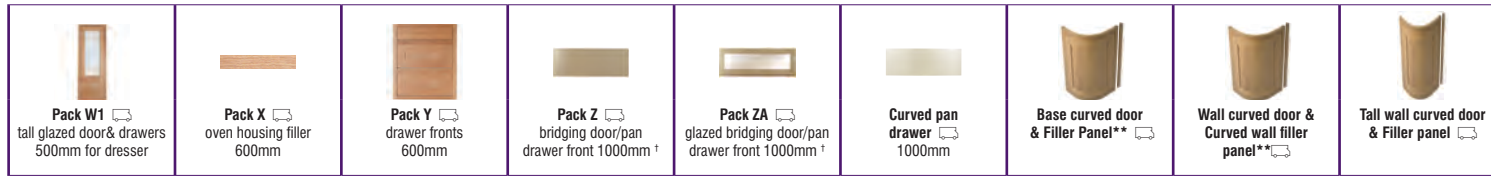

Step 2

Pick your doors & drawer fronts (excluding hinges*)

**NEW
LOWER
PRICE**

**COOKE
& LEWIS**

NF Non-framed	W497 x H1021mm x 1 W497 x H156mm x 2	W597 x H40mm	W597 x H156mm x 1 W597 x H277mm x 2	W997 x H356mm	W997 x H356mm	W997 x H356mm	W317 x H715mm	W317 x H895mm	H715 x W33.5mm
High Gloss walnut	-	-	-	3695777 €62.75 €57.25*	3695784 €90.75 €83.75*	3695791 €174 €160*	-	-	-
High gloss white	3676974 €125 €115*	3676851 €29.30 €26.50*	3676868 €83.75	3677162 €62.75 €57.25*	3677179 €90.75 €83.75*	3677186 €174 €160*	4155416 €230 €212*	4155393 €202 €185*	4155409 €217 €201*
High gloss cream	3676301 €125 €115*	3676165 €29.30 €26.50*	3676172 €83.75	3676493 €62.75 €57.25*	3676509 €90.75 €83.75*	3676516 €174 €160*	4155447 €230 €212*	4155423 €202 €185*	4155430 €217 €201*
High gloss black	3689691 €125 €115*	3697641 €29.30 €26.50*	3689707 €83.75	3700235 €62.75 €57.25*	3700242 €90.75 €83.75*	3689745 €174 €160*	4155478 €230 €212*	4155454 €202 €185*	4155461 €217 €201*
High gloss red	3689387 €125 €115*	3697634 €29.30 €26.50*	3689394 €83.75	3700211 €62.75 €57.25*	3700228 €90.75 €83.75*	3689424 €174 €160*	4155492 €230 €212*	4155485 €202 €185*	-
Aubergine	4023999 €125 €115*	4024002 €29.30 €26.50*	4024019 €83.75	3695180 €62.75 €57.25*	3695197 €90.75 €83.75*	3695203 €174 €160*	4155522 €230 €212*	4155508 €202 €185*	4155515 €217 €201*
Appleby cream	3872406 €135 €132*	3872413 €33.50	3872420 €93.50 €92.00*	3872437 €72.50 €71.00*	3872444 €100 €99.00*	3872451 €184 €181*	4155553 €240 €236*	4155539 €212 €208*	4155546 €227 €223*
Appleby white	4012863 €135 €132*	4012900 €33.50	4012962 €93.50 €92.00*	4013112 €72.50 €71.00*	4013143 €100 €99.00*	4013181 €184 €181*	4155584 €240 €236*	4155560 €212 €208*	4155577 €227 €223*
Farleigh	3874837 €174	3874844 €39.10	3874851 €114	3874868 €111	3874875 €111	3874882 €212	4154846 €272	4154822 €244	4154839 €251
Solid oak	3694756 €146 €115*	3697955 €33.50 €26.50*	3694763 €100 €83.75*	-	-	-	-	-	-
Solid oak classic	-	-	3694824 €100 €83.75*	-	-	-	-	-	-
Carisbrooke Ivory	5397007140323 €174	5397007125016 €39.10	5397007125023 €114	-	-	-	4161615 €272	4161608 €251	5397007141610 €251
Carisbrooke Taupe	5397007140491 €174	5397007125399 €39.10	5397007125405 €114	-	-	-	4161639 €272	4161622 €251	5397007141603 €251
Hedingham	3509517 €180 €174*	3509388 €39.10	3509395 €131 €114*	-	-	-	-	-	-

Soft Close hinge pack	ASC x 1	-	-	J x 1 (bridging)	J x 1 (bridging)	-	DSC x 1	DSC x 1	-
Push to open	A+ x 1	-	-	J+ x 1 (bridging)	J+ x 1 (bridging)	-	-	-	-

F Framed	W500 x H1342mm	W600 x H40mm	W600 x H720mm	-	-	-	W321 x H720mm	W321 x H720mm	W321 x H900mm
Woburn	3339060 €174	3338919 €39.10	3338926 €122 €114*	-	-	-	-	-	-
Clevedon	3338599 €195 €174*	3338445 €39.10	3338452 €139 €114*	-	-	-	4154860 €356 €272*	3690024 €300 €244*	3878743 €339 €251*
Carisbrooke Ivory Framed	3802182 €201 €174*	3801789 €39.10	3801901 €143 €114*	-	-	-	4154891 €357 €272*	3820810 €300 €244*	4167204 €339 €251*
Carisbrooke Taupe Framed	3873236 €201 €174*	3873243 €39.10	3873250 €143 €114*	-	-	-	4155201 €357 €272*	3873267 €300 €244*	4167211 €339 €251*
Chillingham	3875520 €215 €174*	3875537 €39.10	3875544 €162 €114*	-	-	-	-	-	-