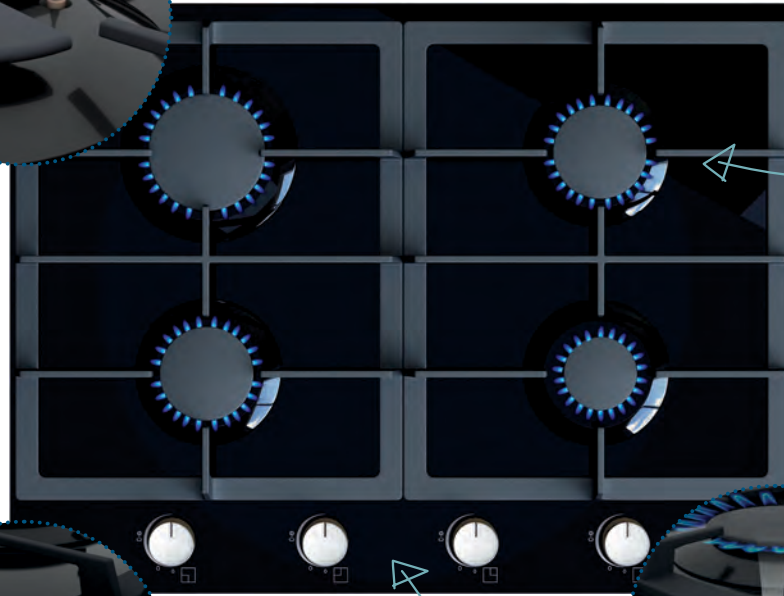

Choose your finish

Stainless steel, brushed steel, black or white glass – choose from a range of colours and finishes.