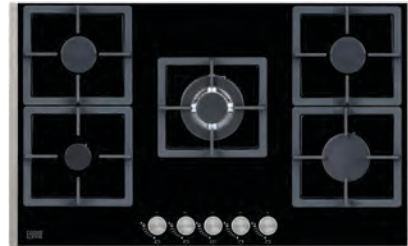

Gas on glass

EXCLUSIVE to

4 Burner gas on glass hob
H3.3 x W59 x D51cm

- 1 Hand ignition
- Nero glass finish - matching oven available

IPG640SBK Black glass 8007842789454 €353

EXCLUSIVE to

4 Burner gas on glass hob
H5.5 x W58 x D51cm

- 3.3 kw burner with wok adaptor for faster cooking
- Individual cast iron pan support
- One piece easy clean glass hob surface
- Bevelled edge stainless steel frame

QHGW6422B Black 5023790032292 €395

BOSCH

4 Burner gas on glass hob
H5.8 x W59 x D52cm

- 1 Rapid, 2 standard, 1 economy burner

PPP616B91E Black glass 4242002617473 €485

5 burner gas on glass

NEW & EXCLUSIVE

5 Burner gas on glass hob
H3.8 x W68.4 x D51cm

- Wok and rapid burner
- Cast iron pan supports
- Flame failure device
- LPG conversion kit

CLGH70BK Black glass 5052931268399 €283

NEW & EXCLUSIVE

5 Burner gas on glass hob
H3.9 x W86 x D51cm

- Wok burner
- Cast iron pan supports
- LPG conversion kit
- Flame failure device

CLGOG-90 Black 5052931258642 €353

Pick up a copy of our...

'you can do it' book

The complete step-by-step book of Home Improvement

For more
ideas and know-how
visit diy.com/advice

You can do it