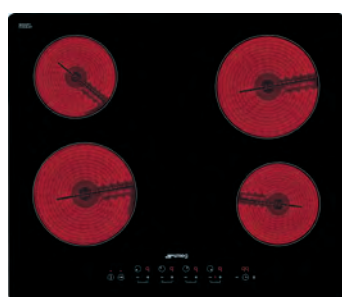

QHC64402T Black glass 5023790032520 €425

Hotpoint

28 AMP 4 9

Ceramic hob
H4.6 x W59 x D52cm

5yr PARTS 1yr LABOUR

- Touch controls
- Dual zone

CRA641DC Black glass 5016108791035 €491

smeg