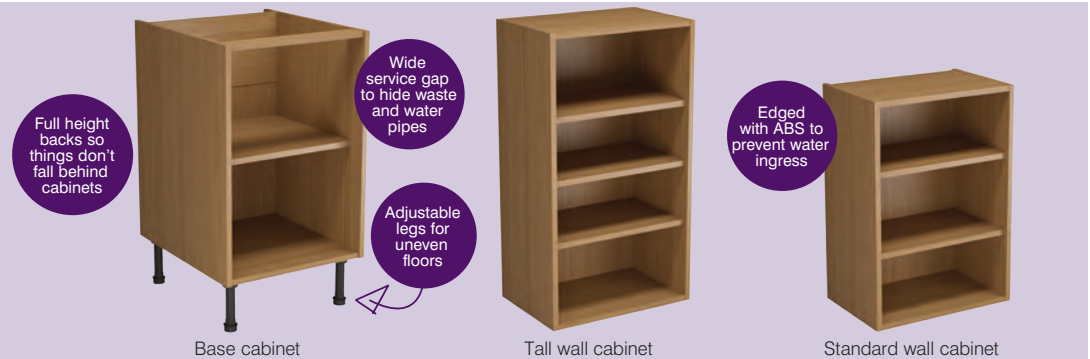

COOKE & LEWIS Kitchens

- Soft close doors and drawers
- Choice of cabinet colours
- Higher quality fittings
- Deeper wall cabinets
- Takes full size dinner plates
- Available in white and oak finishes