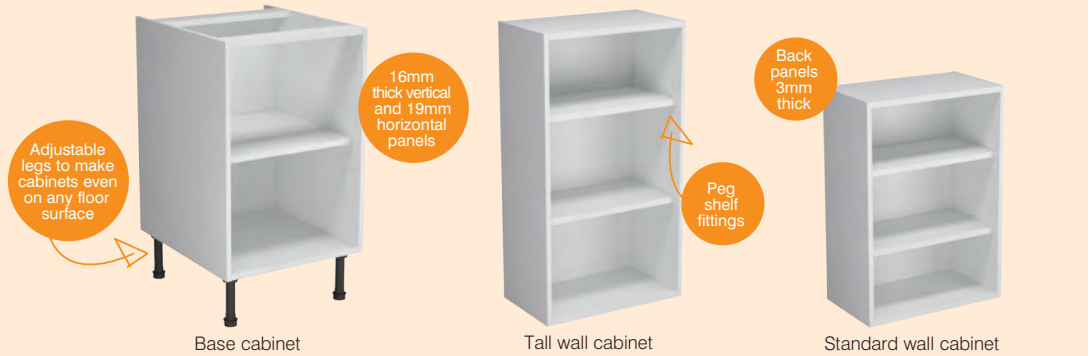

All of our B&Q kitchen cabinets are designed to bring you a high specification at a great price. With Cooke & Lewis and Cooke & Lewis Clic, there are even more features, benefits and choice

it kitchens

- White with coffee bean interior cabinets
- Wall cabinets come with 2 shelves, base cabinets come with 1 shelf
- Adjustable visible hanging brackets
- Soft close door and drawer upgrade available