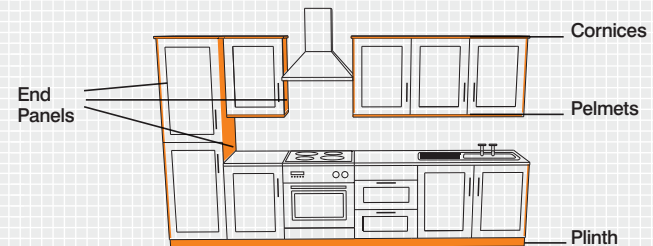

Diagonal corner

'L' Shaped corner

Curved internal corner

Finishing touches

What you'll need to add the finishing touches to your dream kitchen

top tip...

This guide will help you choose the door packs that you'll need to complete larder cabinets and appliance housings.

Larder cabinets with framed doors do not allow unrestricted full height access and must be fitted with a central shelf.

For integrated 50/50 fridge freezer cabinets and pull-out storage

- 6** For a standard height 50/50 cabinet in **framed** kitchens you need door pack E2* x 2.
- 7** For a standard height 50/50 cabinet in **non-framed** kitchens you need door pack E1*. (Pack E contains 2 doors)
- 8** For a tall height 50/50 cabinet in **framed** kitchens you need door pack E12* and door pack E2*.
- 9** For a tall height 50/50 cabinet in **non-framed** kitchens you need door pack E1*. (Pack E1 contains 2 doors)