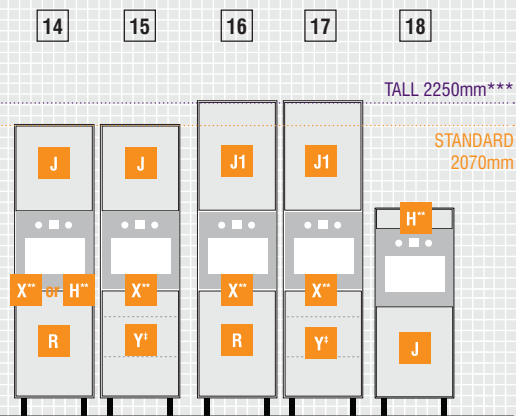

Single oven units

For larder cabinets

- **1** For a 300mm wide standard larder cabinet you need door pack V. (Pack V contains 2 doors)
- **2** For a 600mm wide standard larder cabinet you need door pack E*. (Pack E contains 2 doors)
- **3** For a 300mm wide tall larder cabinet you need door pack V1. (Pack V1 contains 2 doors)
- **4** For a 600mm wide tall larder cabinet you need door pack E1*. (Pack E1 contains 2 doors)
- **5** For a 600mm wide mid-height larder cabinet you need door pack R or S and door pack J.

Larder cabinets with framed doors do not allow unrestricted full height access and must be fitted with a central shelf.

For integrated 50/50 fridge freezer cabinets and pull-out storage

- **6** For a standard height 50/50 cabinet in **framed** kitchens you need door pack E2* x 2.
- **7** For a standard height 50/50 cabinet in **non-framed** kitchens you need door pack E1*. (Pack E contains 2 doors)
- **8** For a tall height 50/50 cabinet in **framed** kitchens you need door pack E12* and door pack E2*.
- **9** For a tall height 50/50 cabinet in **non-framed** kitchens you need door pack E1*. (Pack E1 contains 2 doors)

For integrated 60/40 and 70/30 fridge freezer cabinets and pull-out storage

- **10** For a standard height 60/40 or 70/30^{††} cabinet in **framed** kitchens you need door pack U[†] and door pack I22[†].
- **11** For a standard height 60/40 or 70/30^{††} cabinet in **non-framed** kitchens you need door pack U[†] and door pack R[†].
- **12** For a tall height 60/40 or 70/30^{††} cabinet in **framed** kitchens you need door pack U1[†] and door pack I22[†].
- **13** For a tall height 60/40 or 70/30^{††} cabinet in **non-framed** kitchens you need door pack U1[†] and door pack R[†].

For single oven housing units

- **14** For a standard height 600mm wide single oven housing unit you need door pack J, door pack R and pack X** (Cooke & Lewis only) or pack H**.
- **15** Cooke & Lewis only – for a standard height 600mm wide single oven housing unit with pan drawers you need door pack J, door pack Y[‡] and pack X**.
- **16** For a tall height 600mm wide single oven housing unit you need door pack J1, door pack R and oven housing filler pack X**.
- **17** For a tall height 600mm wide single oven housing unit you need door pack J1, oven housing filler pack X** and door pack Y[‡] for a drawer cabinet.
- **18** For a 600mm wide mid-height unit for a single oven you need door pack H** and door pack J.

* If buying a pull-out larder frame product for this cabinet see illustrations 6 – 13 for door choices.

†† For a 70/30 fridge freezer you need to raise the appliance by using one of the shelves supplied.

‡ Please note there are different options of drawer boxes for drawer packs Y and BB this is dependent on your chosen kitchen style.

** Pack X or H oven housing filler panel can be added to accommodate various single oven heights.