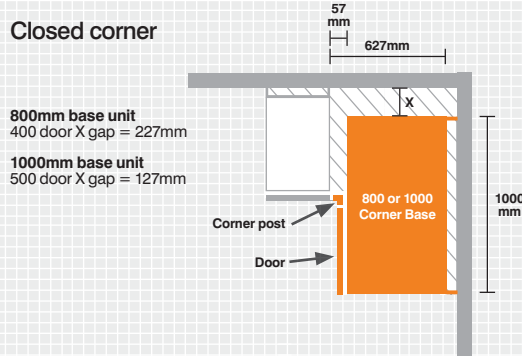

Planning for corners

Base corner cabinets

Closed corner