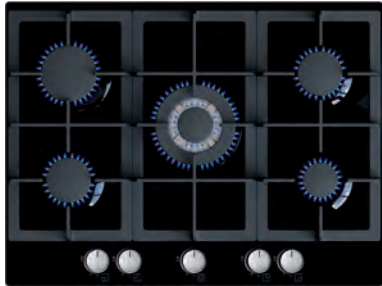

QHGW6422B Black 5023790032292 €395

BOSCH

4 Burner gas on glass hob
H5.8 x W59 x D52cm

- 1 Rapid, 2 standard, 1 economy burner

PPP616B91E Black glass 4242002617473 €485

5 burner gas on glass

NEW & EXCLUSIVE

5 Burner gas on glass hob
H3.8 x W68.4 x D51cm